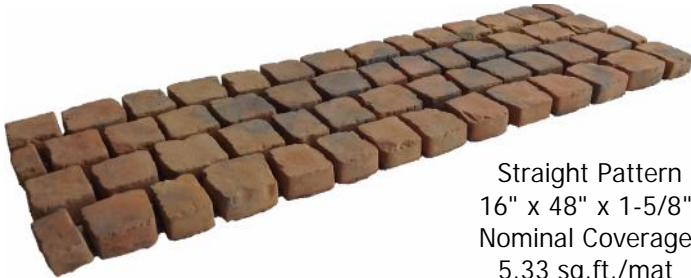

PLAZA MPP

MATTED PERMEABLE PAVER

Use Plaza MPP for driveways, patios, pathways, cart paths, parking lots, erosion control & more!

Straight Pattern
16" x 48" x 1-5/8"
Nominal Coverage
5.33 sq.ft./mat

Plaza mats easily articulate over uneven or sloped surfaces to create swales or follow existing site contours.

Imbedded grid structure links stones together into the Plaza mats.

Plaza Mats available
in 5 designer colors

Desert Blend (pictured)
Sandy Creek
Sedona
Ashlar Grey
Charcoal

Pallet Packaging:
2,700 lbs per pallet
240 sq.ft. Nominal Coverage
45 ea. 60 lb. Mats

Available Accent Piece
Circle Centre Pattern (2 pc.)
48" x 48" x 1-5/8"
Nominal Coverage
16 sq.ft.

RICCOBENE
Hardscape Innovations
6141 Edith Blvd. NE Albuquerque, NM 87107
P. 505.345.2601 F. 505.345-2603